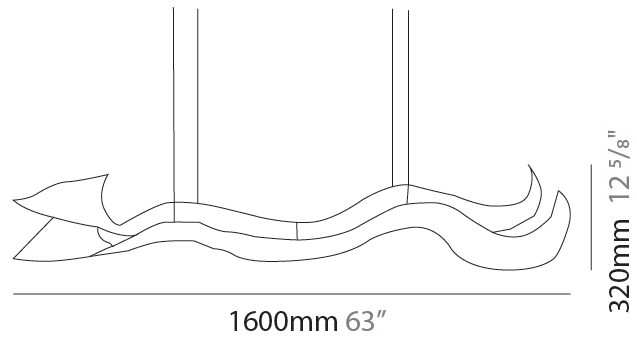

GENERAL

Series: Tempo Perso
Brand: Knikerboker
Division: Design
Mounting Type: Suspension
Mounting Location: Ceiling
Subcategory: Pendant

PHYSICAL

Shape: Abstract
Length (mm): 1600
Length (in): 63
Height (mm): 320
Height (in): 12 5/8
Extension (mm): 2000
Extension (in): 78 3/4
Light Distribution: Direct
Fixture Finish: EWH / EBK / MAN / COF / PRD / SLF / GLF / CLF / BRL / EWS / EWG / EWC / EWR / EBS / EBG / EBC / EBC / EBB / MAS / MAD / MAC / MAB / COS / CGO / CCL / CBL / PRS / PRG / PRC / PRB
Fixture Material: Aluminum
Cable Details: 4 Steel Cables 2000mm / 78 3/4" - Silicon Cable 2000mm / 78 3/4"

ELECTRICAL

Lamp Type: LED
Bulb Included: Bulb Included
Total Output Wattage (W): 40
Dimming: Tri-Mode (Non-Dimming and Phase Dimming (120Vac only) and 0-10V Dimming)
Driver Included: Yes
Driver Location: Integrated
Driver Type: Constant Current - Universal
Driver Class: Class 2
Input Voltage (V): 120 - 277
Constant Current (MA): 250
Upon Request: 0-10Vdc dimming / Phase dimming @120Vac / 277Vac

LED

Number of LEDs: 4
Color Temperature (°K): 3000
Max. Delivered Lumen (lm): 4400
CRI: >85 CRI
Lamp Life (hrs): 50000

OPTICAL

RATINGS AND CERTIFICATIONS

Certified By: CSA Certified to UL and CSA Standards
IP rating: IP20